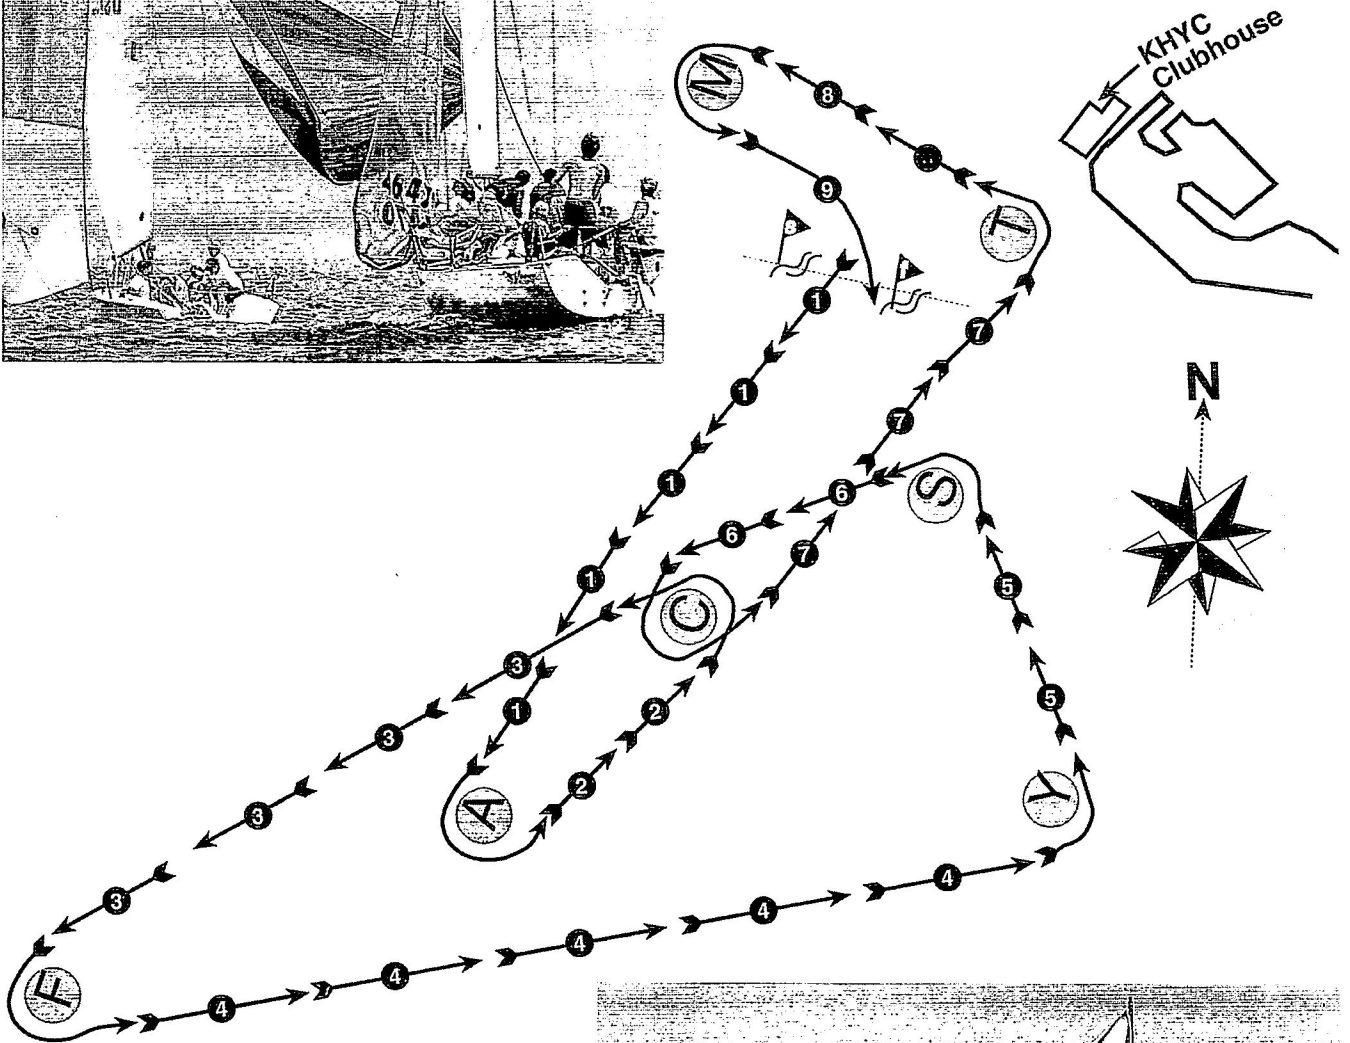

**MAY THIS YEAR'S
REGATTA BE THE BEST YET!**

- Ron & Sheila Walecki

The Course

- Course length: 10 nautical miles
- All roundings are to port
- Location and distance between marks has been distorted for ease of spectator understanding.
- This chart for reference only. Racers should consult race packet for complete instructions.