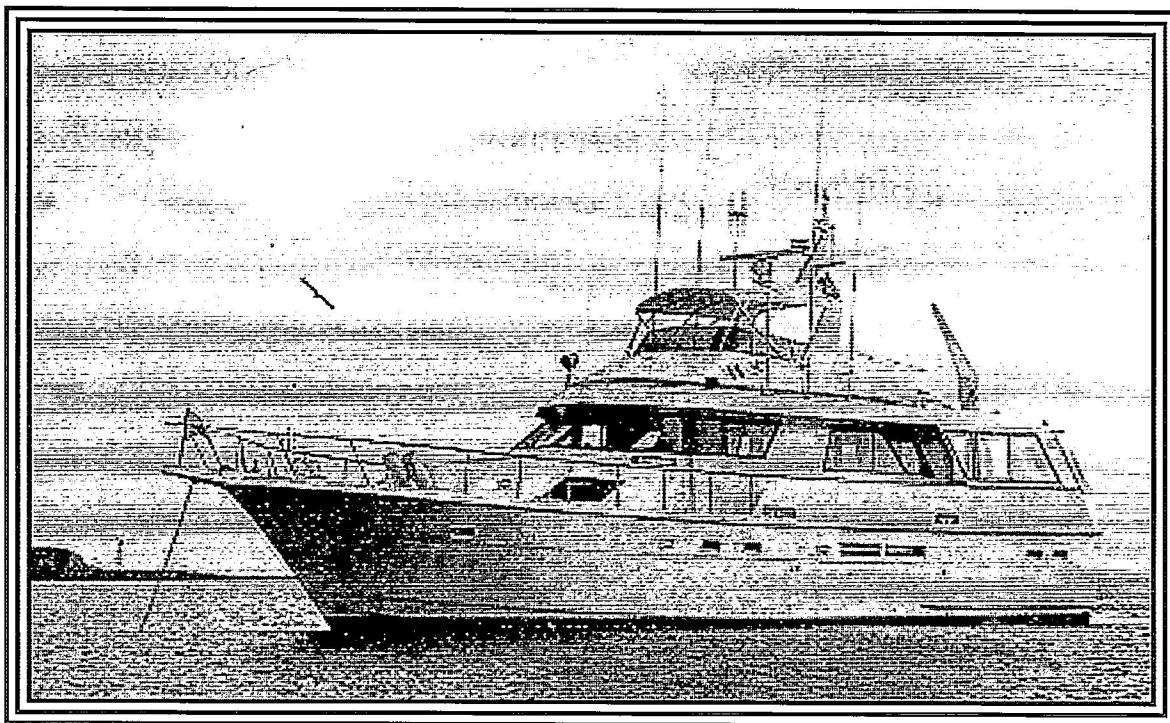

THE POWER BOAT FLEET
OF KING HARBOR YACHT CLUB
PROUDLY SUPPORTS THE
8TH ANNUAL
TOM COLLIER
MEMORIAL REGATTA

BEST OF LUCK TO ALL PARTICIPANTS!

Tom
Collier
Memorial
Regatta