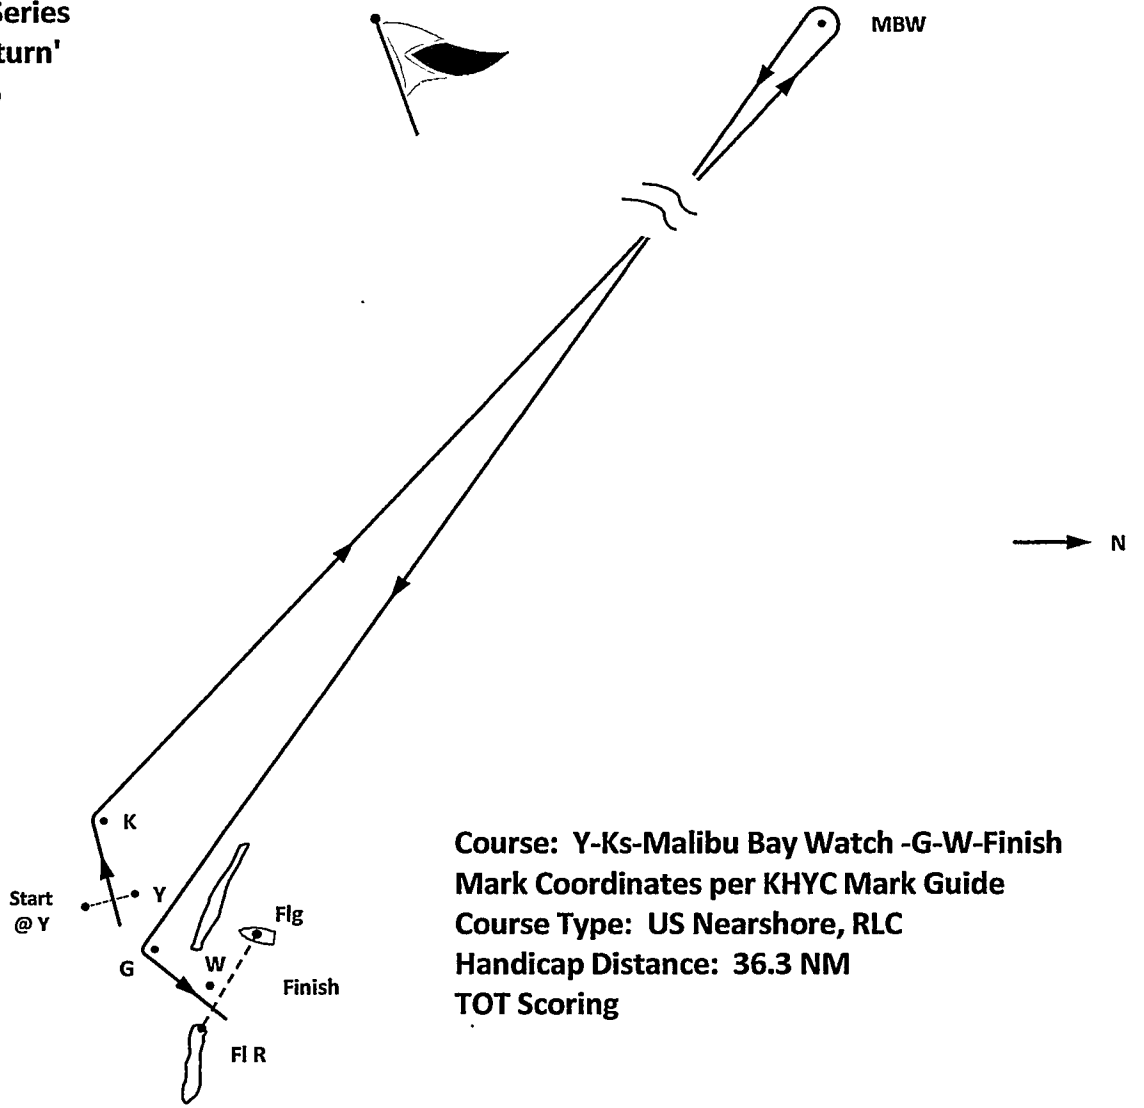

**KHYC 2016 Spinnaker Series  
Race # 3 'Malibu & Return'  
Saturday May 14, 2016**

0 0.25 0.5 0.75 1  
NM  
(Start/Finish not to scale)

**Course: Y-Ks-Malibu Bay Watch -G-W-Finish**  
**Mark Coordinates per KHYC Mark Guide**  
**Course Type: US Nearshore, RLC**  
**Handicap Distance: 36.3 NM**  
**TOT Scoring**