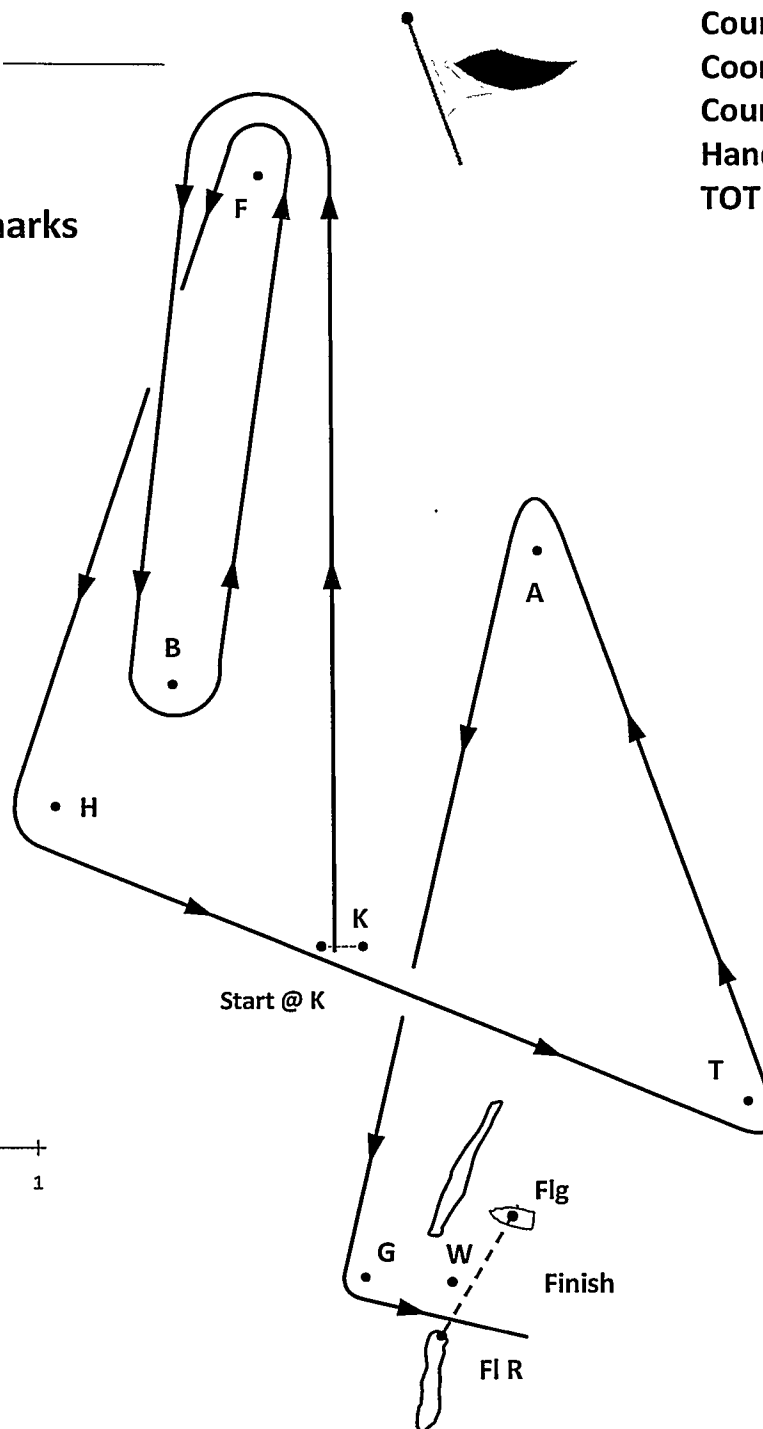

**KHYC 2016 Spinnaker Series
Race # 1 'Stoney Special'
An ASMBYC High Point Race
Saturday February 6, 2016**

Rev 01/21/16 for available marks

**Course: K-F-B-F-H-T-A-G-W
Coordinates per KHYC Mark Guide
Course Type: US Nearshore, RLC
Handicap Distance: 11.1 NM
TOT Scoring**

KHYC 2016 Spinnaker Series
Race # 1 'Stoney Special'
An ASMBYC High Point Race
Saturday February 6, 2016
Rev 01/21/16 for available marks

Course: K-F-B-F-H-T-A-G-W
Coordinates per KHYC Mark Guide
Course Type: US Nearshore, RLC
Handicap Distance: 11.1 NM
TOT Scoring

KHYC 2013 Spinnaker Series
Race # 1 'Stoney Special'
Saturday February 8, 2014
Rev 02/01/14 changed course

Course: Y-F-K-F-Cs-Ys-D-G-W-Finish
Coordinates per KHYC Mark Guide
Course Type: Category 4, RLC
Handicap Distance: 11.5 NM
TOT Scoring