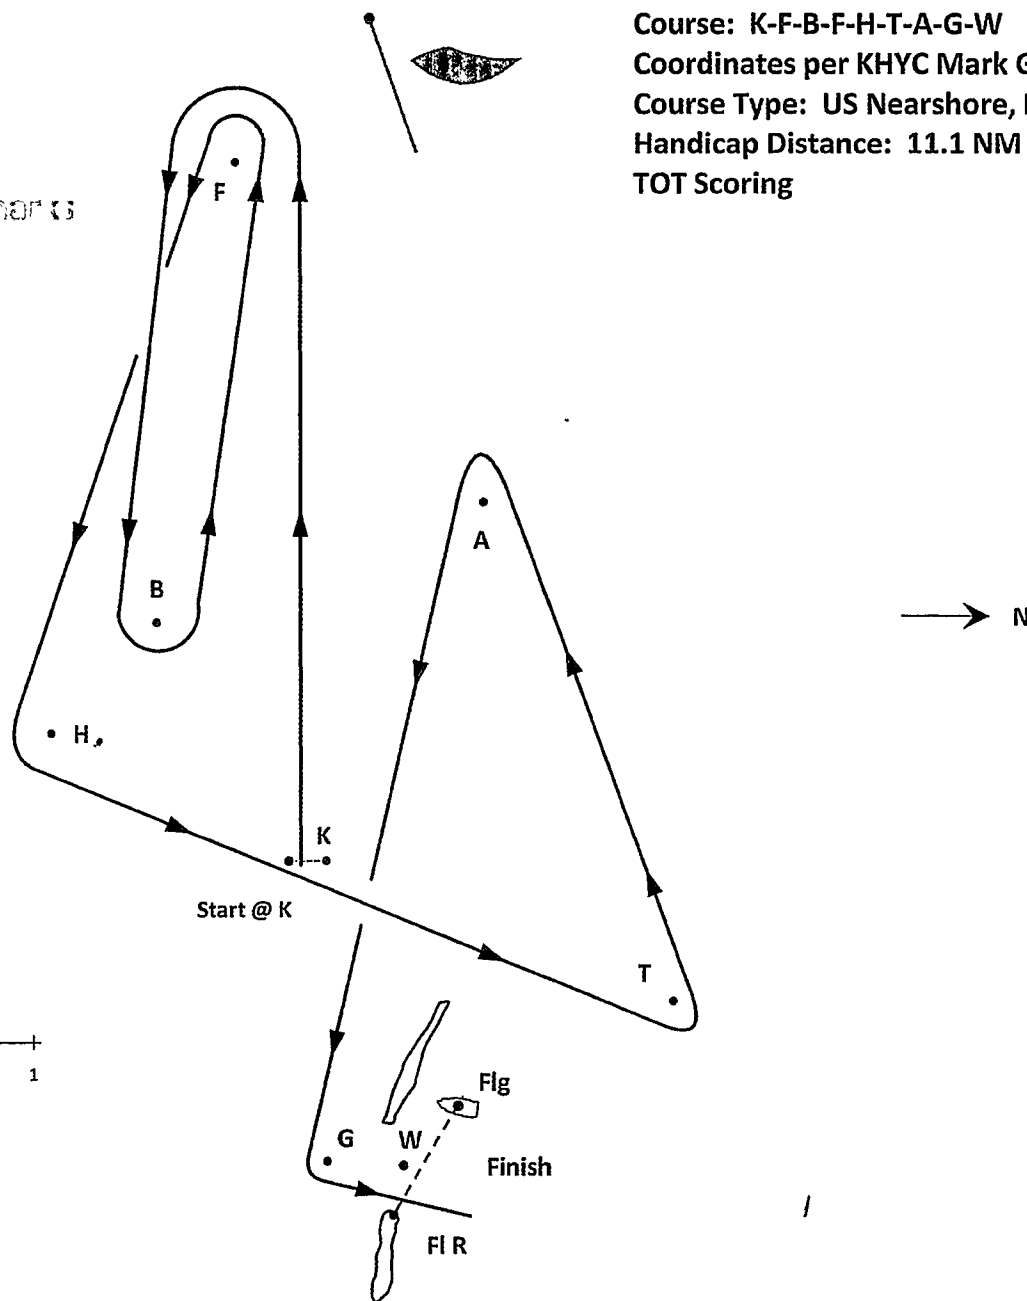

**KHYC 2016 Spinnaker Series
Race # 1 'Stoney Special'
An ASMBYC High Point Race
Saturday February 6, 2016**

Rev 01/21/16 for available marks

**Course: K-F-B-F-H-T-A-G-W
Coordinates per KHYC Mark Guide
Course Type: US Nearshore, RLC
Handicap Distance: 11.1 NM
TOT Scoring**

KHYC 2016 Spinnaker Series
Race # 1 'Stoney Special'
An ASMBYC High Point Race
Saturday February 6, 2016
Rev 01/21/16 for available marks

Course: K-F-B-F-H-T-A-G-W
Coordinates per KHYC Mark Guide
Course Type: US Nearshore, RLC
Handicap Distance: 11.1 NM
TOT Scoring

KHYC 2013 Spinnaker Series
Race # 1 'Stoney Special'
Saturday February 8, 2014
Rev 02/01/14 changed course

Course: Y-F-K-F-Cs-Ys-D-G-W-Finish
Coordinates per KHYC Mark Guide
Course Type: Category 4, RLC
Handicap Distance: 11.5 NM
TOT Scoring