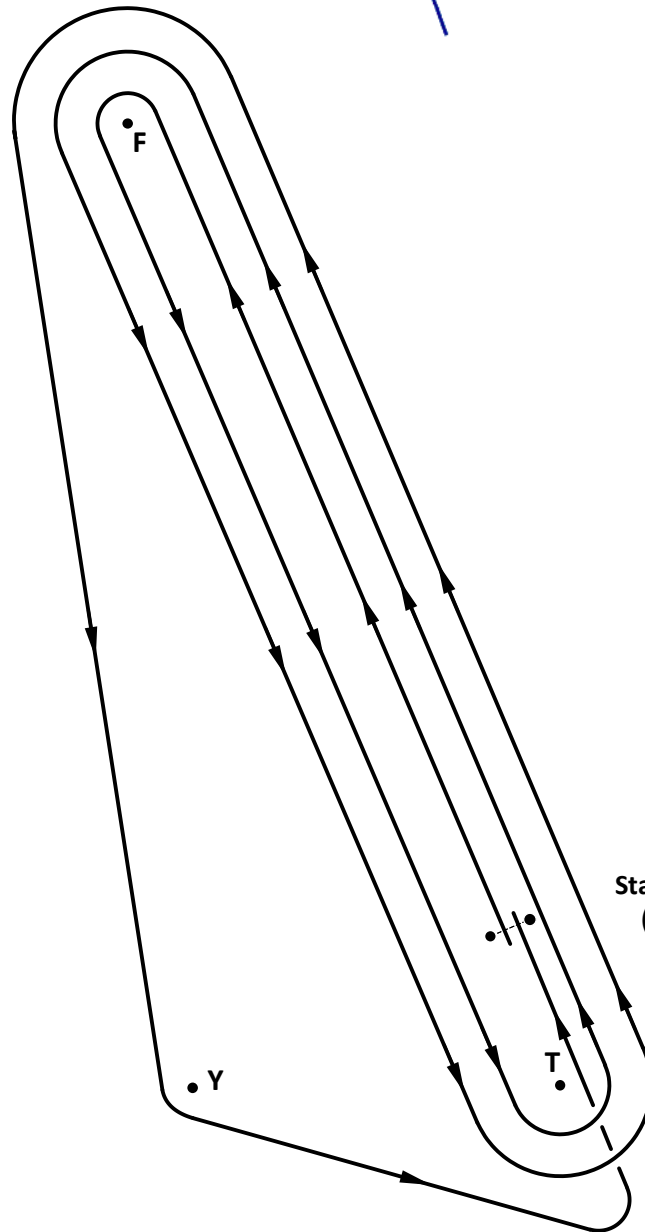

**KHYC 2010 Spinnaker Series**  
**Race # 4 'Windward-Leeward-Triangle'**  
**Saturday June 5, 2010**

Approximate Mark Locations:  
S-Mark 35° 50' 49" N / 118° 24' 41" W  
F-Mark 33° 50' 05" N / 118° 26' 48" W  
T-Mark 33° 51' 00" N / 118° 24' 17" W  
Y-Mark 33° 50' 08" N / 118° 24' 16" W

**Course: S-F-T-F-T-F-Y-T-Finish**  
**Course Type: Category 4, Bouy**  
**Handicap Distance: 14.4 nmi**